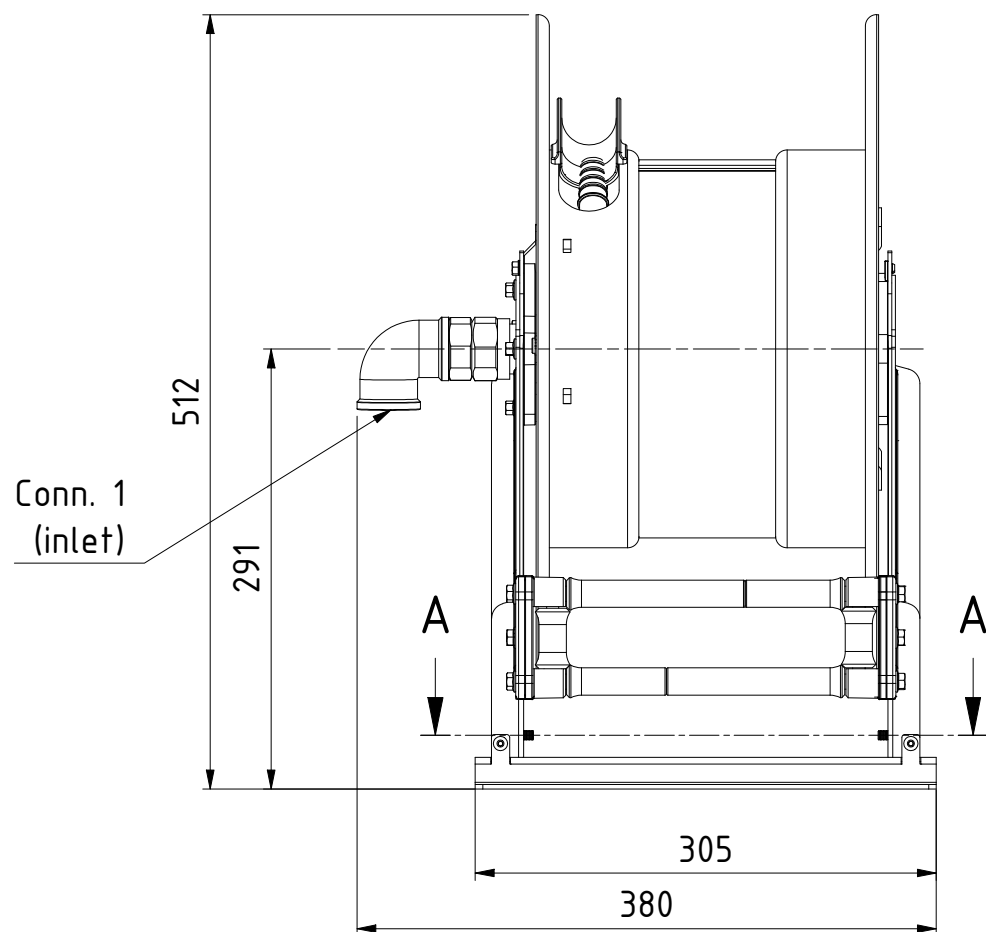

This document must not be copied, either completely or in part, without permission. Any infringement will have legal consequences ©

1 : 7

A-A

Technical Data:
 Max temperature: 100°C
 Sealing material: Viton
 Reel material: AISI 304
 Delivered without hose - maximum capacity 3/4" 20m

Product Data - Stainless Steel Hoseless Reels (Wash Down)

Art.no.	Conn. 1 (inlet)	Conn. 2 (outlet)	Max pressure [bar] (psi)	Weight [kg]
19 913 1200	G 1" (fem)	G 3/4" male nipple + 90° Hose tail Ø19mm	15 (218)	22

Scale	Drawn	Checked	Appr.	ECO	Date
1 : 5	CABANLA	CABANLA	CABOG		2021-01-26
Drawing No.					Issue
509131200					AC
					Sheet
					1 / (1)