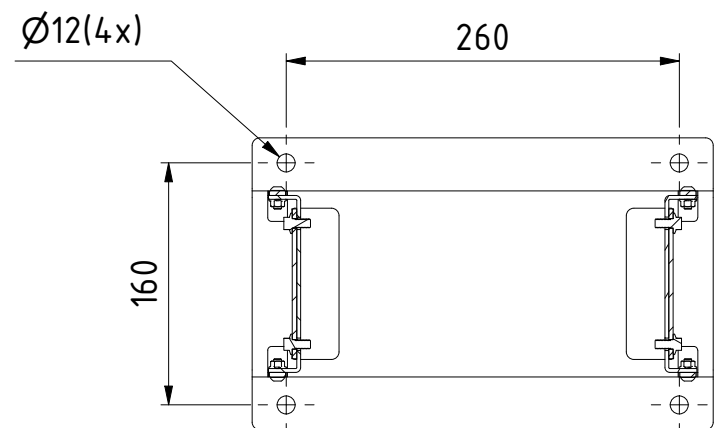

This document must not be copied, either completely or in part, without permission. Any infringement will have legal consequences ©

1 : 7

A-A

Technical Data:
 Max temperature: 100°C
 Sealing material: Viton
 Reel material: AISI 304
 Delivered without hose - maximum capacity 3/4" 20m

Product Data - Stainless Steel Hoseless Reels (Wash Down)

Art.no.	Conn. 1 (inlet)	Conn. 2 (outlet)	Max pressure [bar] (psi)	Weight [kg]
19 913 1200	G 1" (fem)	G 3/4" male nipple + 90° Hose tail Ø19mm	15 (218)	22

Scale	Drawn	Checked	Appr.	ECO	Date
1 : 5	CABANLA	CABANLA	CABOG		2021-01-26
Drawing No.					Issue
509131200					AC
					Sheet
					1 / (1)