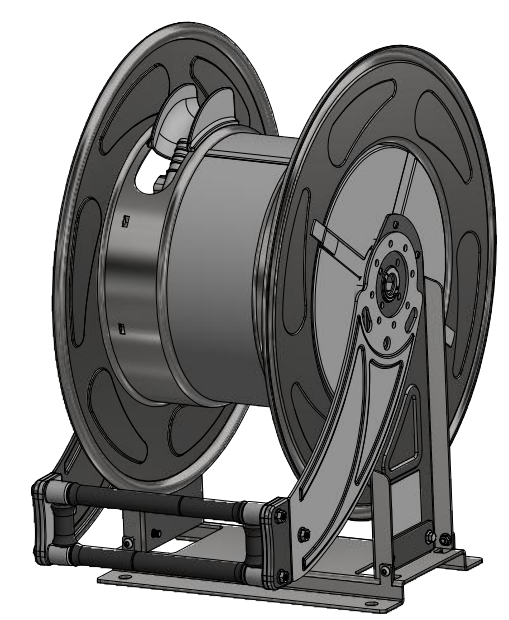

This document must not be copied, either completely or in part, without permission. Any infringement will have legal consequences ©

1 : 7

A-A

Technical Data:
 Max temperature: 100°C
 Sealing material: Viton
 Reel material: AISI 304
 Delivered without hose - maximum capacity 3/4" 20m

Product Data - Stainless Steel Hoseless Reels (Wash Down)

Art.no.	Conn. 1 (inlet)	Conn. 2 (outlet)	Max pressure [bar] (psi)	Weight [kg]
19 913 1200	G 1" (fem)	G 3/4" male nipple + 90° Hose tail Ø19mm	15 (218)	22

Scale	Drawn	Checked	Appr.	ECO	Date
1 : 5	CABANLA	CABANLA	CABOG		2021-01-26
Drawing No.					Issue
509131200					AC
					Sheet
					1 / (1)