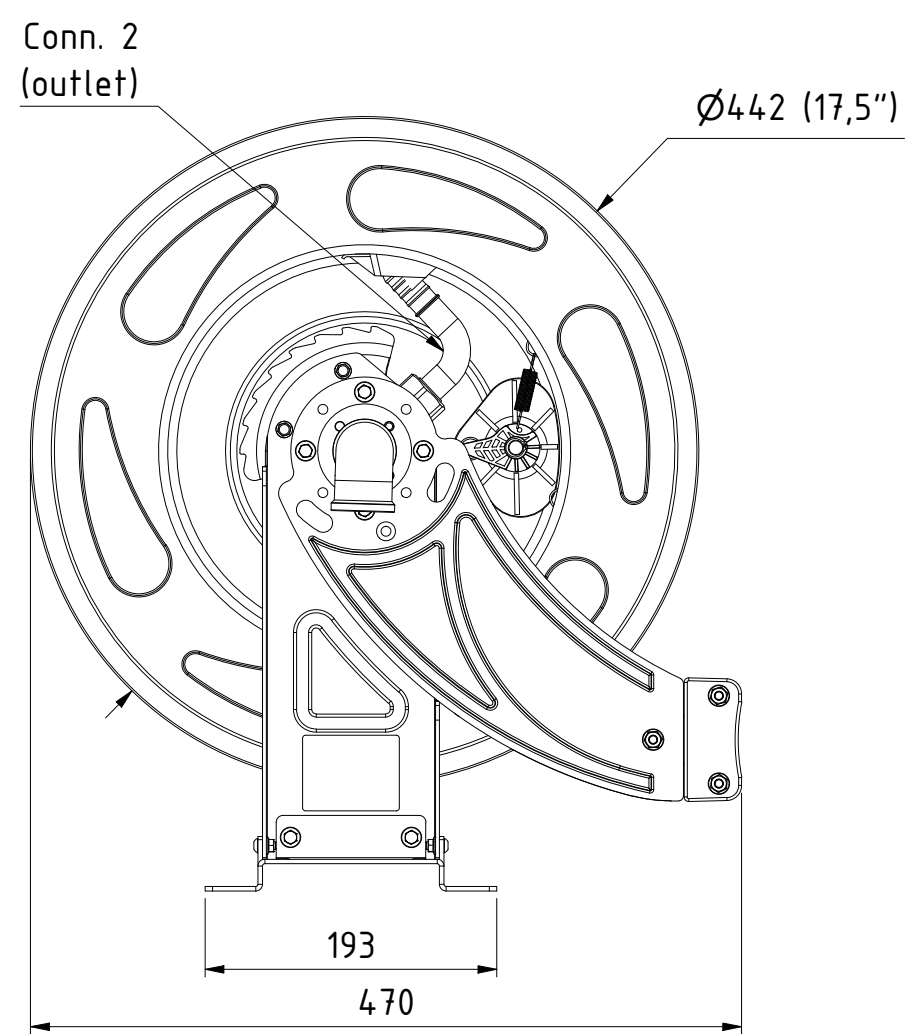

This document must not be copied, either completely or in part, without permission. Any infringement will have legal consequences ©

1 : 7

A-A

Technical Data:
 Max temperature: 100°C
 Sealing material: Viton
 Reel material: AISI 304
 Delivered without hose - maximum capacity 3/4" 20m

Product Data - Stainless Steel Hoseless Reels (Wash Down)

Art.no.	Conn. 1 (inlet)	Conn. 2 (outlet)	Max pressure [bar] (psi)	Weight [kg]
19 913 1200	G 1" (fem)	G 3/4" male nipple + 90° Hose tail Ø19mm	15 (218)	22

Scale	Drawn	Checked	Appr.	ECO	Date
1 : 5	CABANLA	CABANLA	CABOG		2021-01-26
Drawing No.					Issue
509131200					AC
					Sheet
					1 / (1)